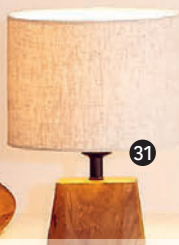

Solid wood
with a matt finish