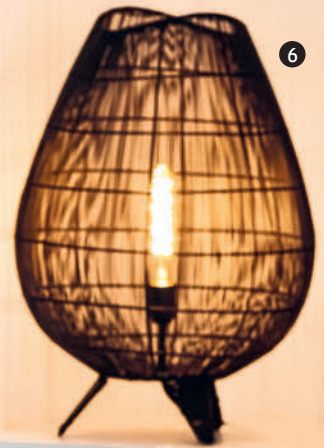

8213312 - KLOBU matt black
Ø40 x 141 cm | metal

2947912 - ALVARO matt black
Ø27 x 29,5 cm | metal

Modern wired lamps radiate light

beautifully

1. 1873212 - YUMI floor lamp Ø37x145 cm
2. 2959812 - YUMI hanging lamp Ø28x30 cm